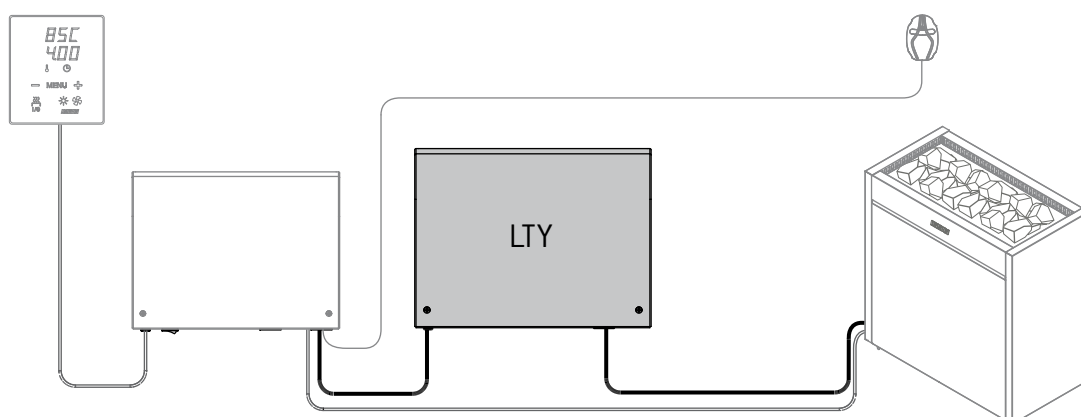

HARVIA

Natural well-being.

Harvia LTY17 and LTY17C power extension units

Harvia LTY17 and LTY17C

Power extension units for expanding output range of control units

Applications:

- Controlling the most powerful Harvia heaters (Virta HL220, Elegance F18, Profi) with stylish and modern Griffin and Xenio control units
- Budget solutions in combination with C90 and C105S control units
- Controlling two separate heaters with a single control panel

LTY17 is for normal sauna heaters and LTY17C is for Combi heaters. A power extension unit only works in connection with C90, C105S, Griffin and Xenio control units, not as a stand-alone unit.

Technical data

	Harvia LTY17	Harvia LTY17C
Output max.	17 kW	17 kW
Output max. (Griffin/Xenio + LTY17)	34 kW	–
Output max. (Griffin Combi/Xenio Combi + LTY17C)	–	28 kW
Output max. (C90 + LTY17)	26 kW	–
Output max. (C105S + LTY17C)	–	27,5 kW
Weight	1,9 kg	2,1 kg
Width	281 mm	281 mm
Depth	70 mm	70 mm
Height	224 mm	224 mm
Product code	LTY170400	LTY170400C
EAN	6410082614042	6410082614059